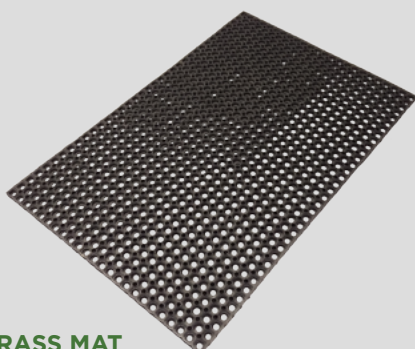

Associated Products

RUBBER GRASS MAT