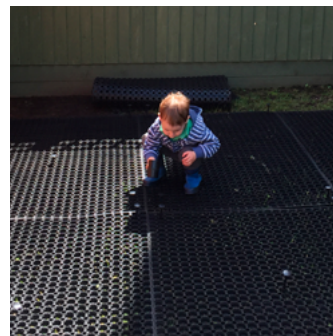

Installation Instructions

1. Follow the installation guide of the product or products you are wanting to install for your project up until the point of using your black plastic fixing pegs. You can continue following that installation guide once your pegs are in place and secure.
2. With your rubber grass mats, membrane, netting, fleece or mulch in place you can begin using your fixing pegs.
3. We recommend using 5 pegs per sqm so ensure you evenly spread the anchors around for even security. More can be used dependent on the intended use.
4. Using a rubber mallet, hammer each peg through a hole in the grass mat, edging or netting or pierce your membrane, fleece or mulch. Hammer the fixing pegs down until each one is sitting flush with your product.
5. Repeat this process until you have secured the entire area and you are satisfied your product will not migrate.
6. Continue with the rest of your installation.