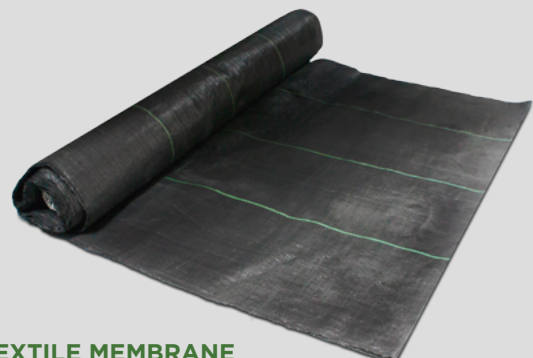

GEOTEXTILE MEMBRANE