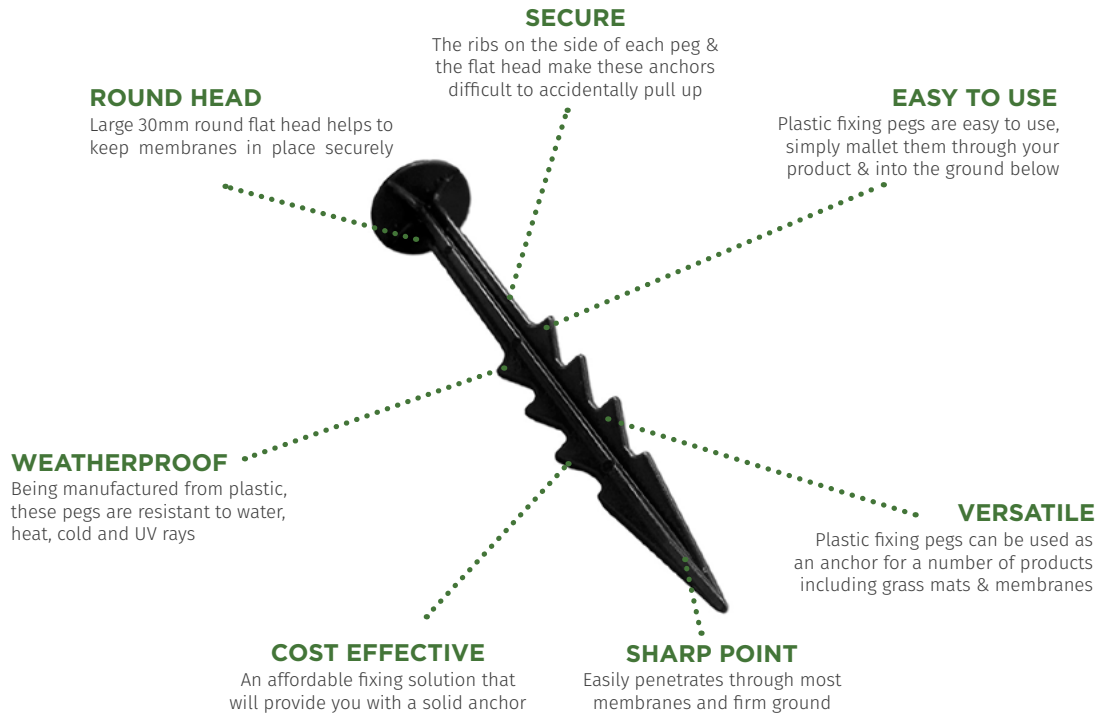

KEY FACTS

- » Lengths available: **150mm & 190mm**
- » Width: **30mm**
- » Depth: **20mm**
- » Single unit weight: **8g**
- » Material: **Polypropylene**
- » Colour: **Black**
- » Pack sizes available: **20, 100 and 1000**
- » Ideal for fixing: **Rubber grass mats, membranes and certain edgings**

APPLICATIONS

- **RUBBER GRASS MATS**
  5 plastic fixing pegs are required to secure each rubber grass mat in place
- **MEMBRANES**
  Used to fix and hold in place weed protection and landscape membranes
- **GARDEN EDGING**
  Used with specific garden and lawn edgings to provide a solid anchor point
- **ANTI-BIRD NETTING**
  Fixing pegs used to hold down and secure all the edges of anti-bird netting
- **TREE MULCH MATS**
  Pegs used to pierce through the mulch mats & into the ground around the tree
- **PROTECTION FLEECE**
  Our pegs are used to secure crop fleeces to fix them in place