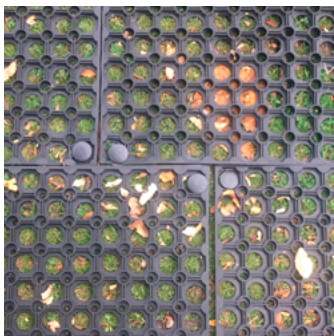

Installation Instructions

1. Follow the installation guide of the product or products you are wanting to install for your project up until the point of using your black plastic fixing pegs. You can continue following that installation guide once your pegs are in place and secure.
2. With your rubber grass mats, membrane, netting, fleece or mulch in place you can begin using your fixing pegs.
3. We recommend using 5 pegs per sqm so ensure you evenly spread the anchors around for even security. More can be used dependent on the intended use.
4. Using a rubber mallet, hammer each peg through a hole in the grass mat, edging or netting or pierce your membrane, fleece or mulch. Hammer the fixing pegs down until each one is sitting flush with your product.
5. Repeat this process until you have secured the entire area and you are satisfied your product will not migrate.
6. Continue with the rest of your installation.