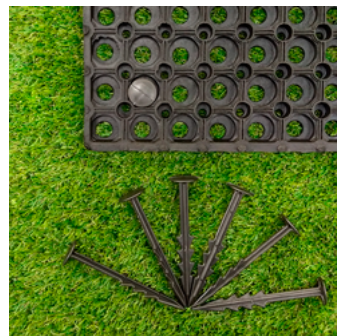

Installation Instructions

1. Follow the installation guide of the product or products you are wanting to install for your project up until the point of using your black plastic fixing pegs. You can continue following that installation guide once your pegs are in place and secure.
2. With your rubber grass mats, membrane, netting, fleece or mulch in place you can begin using your fixing pegs.
3. We recommend using 5 pegs per sqm so ensure you evenly spread the anchors around for even security. More can be used dependent on the intended use.
4. Using a rubber mallet, hammer each peg through a hole in the grass mat, edging or netting or pierce your membrane, fleece or mulch. Hammer the fixing pegs down until each one is sitting flush with your product.
5. Repeat this process until you have secured the entire area and you are satisfied your product will not migrate.
6. Continue with the rest of your installation.