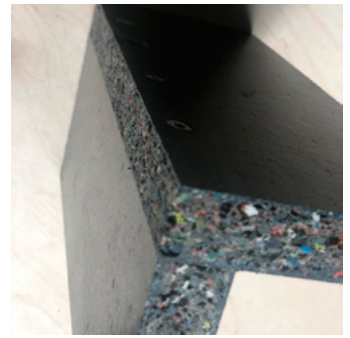

RecoPly Gallery

PRODUCT CODE	COLOUR	DESCRIPTION	DEPTH (mm)	DIMENSIONS (mm)	PACK SIZE	PALLET QTY	UNIT WEIGHT (kg)
2048	Dark Grey	RecoPly Board Dark Grey 12mm	12mm	2440mm x 1220mm	1	50	22kg
1754	Dark Grey	RecoPly Board Dark Grey 19mm	19mm	2440mm x 1220mm	1	40	34kg
RCP12k	Black	RecoPly Board Black 12mm	12mm	2440mm x 1220mm	1	50	22kg
12439	Black	RecoPly Board Black 19mm	19mm	2440mm x 1220mm	1	40	34kg
RCP12B	Blue	RecoPly Board Blue 12mm	12mm	2440mm x 1220mm	1	50	22kg
RCP19B	Blue	RecoPly Board Blue 19mm	19mm	2440mm x 1220mm	1	40	34kg
RCP12R	Red	RecoPly Board Red 12mm	12mm	2440mm x 1220mm	1	50	22kg
RCP19R	Red	RecoPly Board Red 19mm	19mm	2440mm x 1220mm	1	40	34kg
RCP12G	Green	RecoPly Board Green 12mm	12mm	2440mm x 1220mm	1	50	22kg
RCP19G	Green	RecoPly Board Green 19mm	19mm	2440mm x 1220mm	1	40	34kg