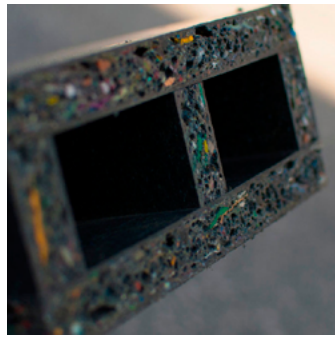

RecoPly Gallery

PRODUCT CODE	COLOUR	DESCRIPTION	DEPTH (mm)	DIMENSIONS (mm)	PACK SIZE	PALLET QTY	UNIT WEIGHT (kg)
2048	Dark Grey	RecoPly Board Dark Grey 12mm	12mm	2440mm x 1220mm	1	50	22kg
1754	Dark Grey	RecoPly Board Dark Grey 19mm	19mm	2440mm x 1220mm	1	40	34kg
RCP12k	Black	RecoPly Board Black 12mm	12mm	2440mm x 1220mm	1	50	22kg
12439	Black	RecoPly Board Black 19mm	19mm	2440mm x 1220mm	1	40	34kg
RCP12B	Blue	RecoPly Board Blue 12mm	12mm	2440mm x 1220mm	1	50	22kg
RCP19B	Blue	RecoPly Board Blue 19mm	19mm	2440mm x 1220mm	1	40	34kg
RCP12R	Red	RecoPly Board Red 12mm	12mm	2440mm x 1220mm	1	50	22kg
RCP19R	Red	RecoPly Board Red 19mm	19mm	2440mm x 1220mm	1	40	34kg
RCP12G	Green	RecoPly Board Green 12mm	12mm	2440mm x 1220mm	1	50	22kg
RCP19G	Green	RecoPly Board Green 19mm	19mm	2440mm x 1220mm	1	40	34kg